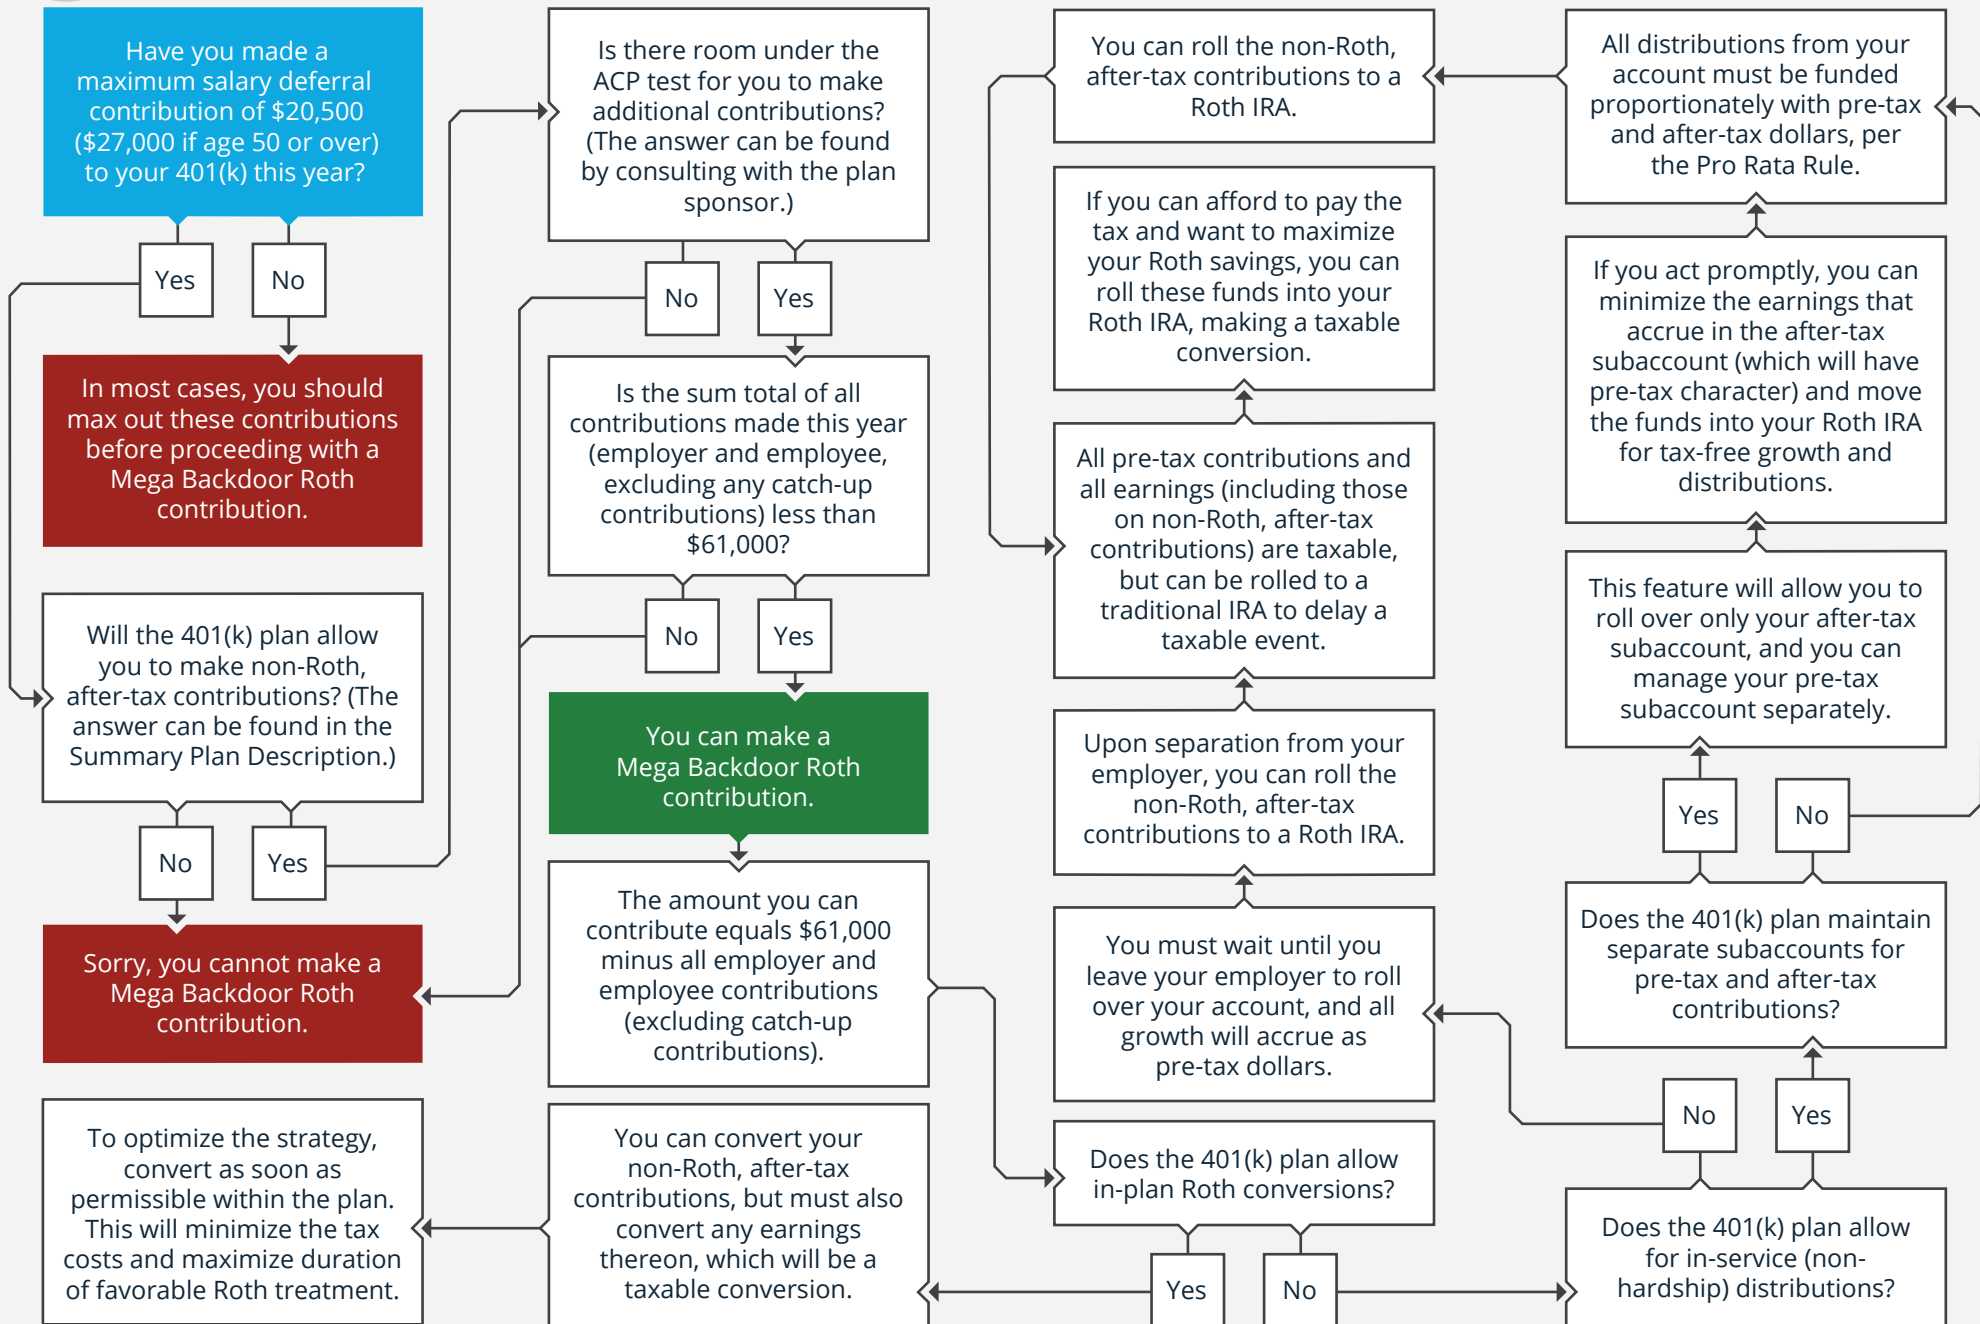

2022 · CAN I MAKE A MEGA BACKDOOR ROTH CONTRIBUTION?

Start Here

Interested in working together?

[Learn more about planning your financial future.](#)

Brian Fry

9415 Culver Blvd, #33, Culver City, CA 90232

brianfry@safelandingfinancial.com | 512-662-1835 | <https://safelandingfinancial.com/>