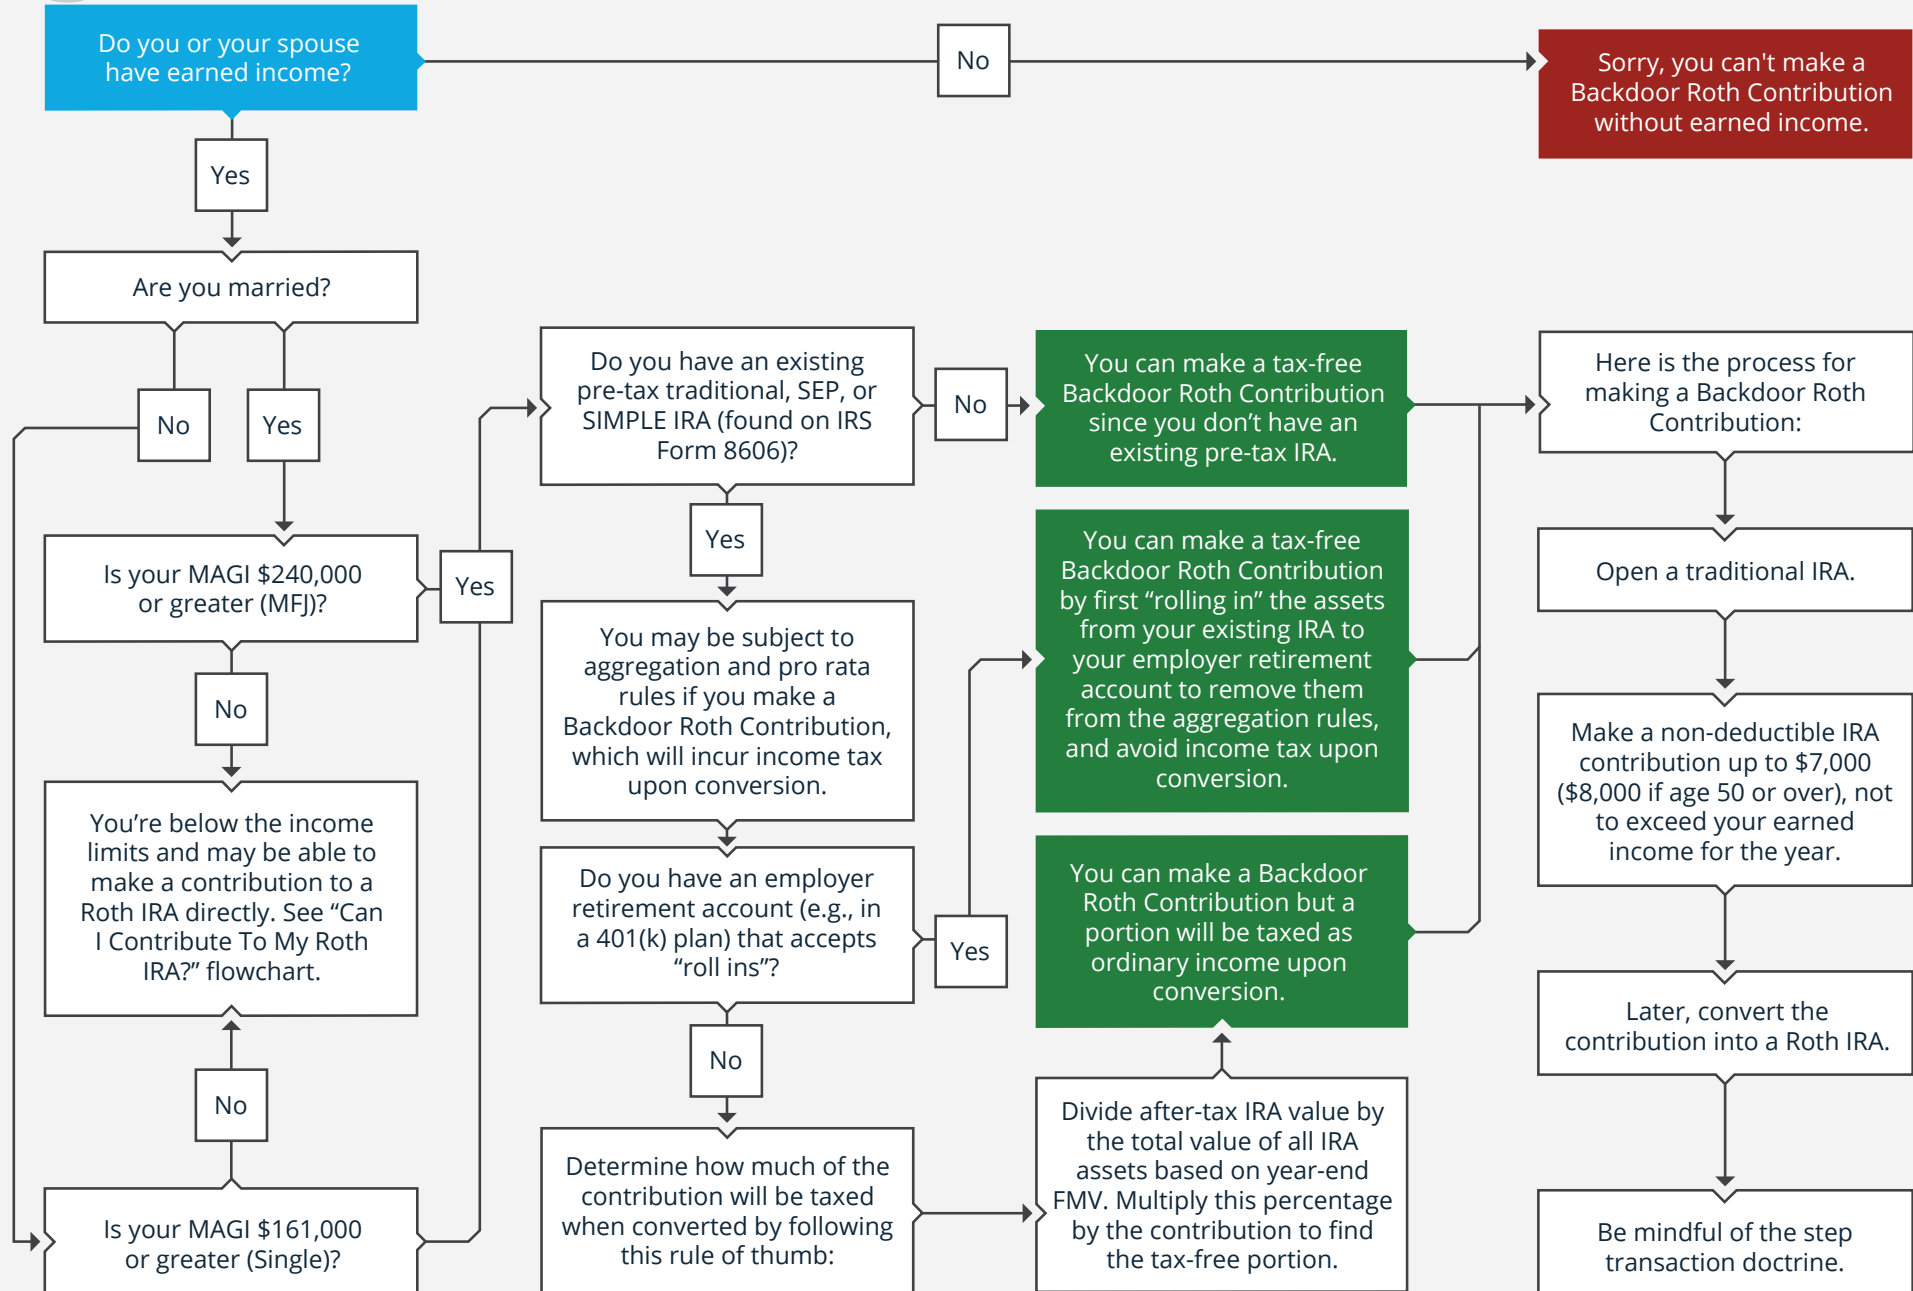

START HERE

Interested in working together?

[Learn more about planning your financial future.](#)

Brian Fry

9415 Culver Blvd, #33, Culver City, CA 90232

brianfry@safelandingfinancial.com | 512-662-1835 | <https://safelandingfinancial.com/>